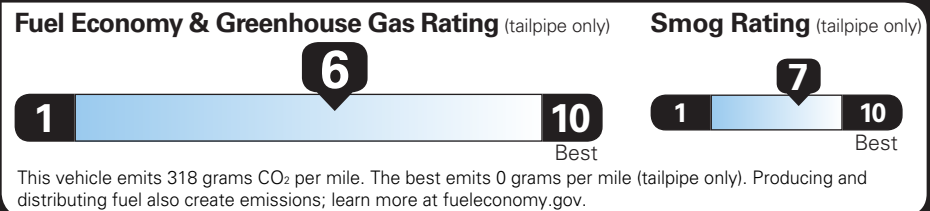

EPA DOT Fuel Economy and Environment

Gasoline Vehicle

Fuel Economy

28 MPG combined city/hwy
26 city
31 highway

3.6 gallons per 100 miles

Small SUVs range from 16 to 120 MPG. The best vehicle rates 141 MPGe.

You save $250 in fuel costs over 5 years compared to the average new vehicle.

Annual fuel COST $1,450